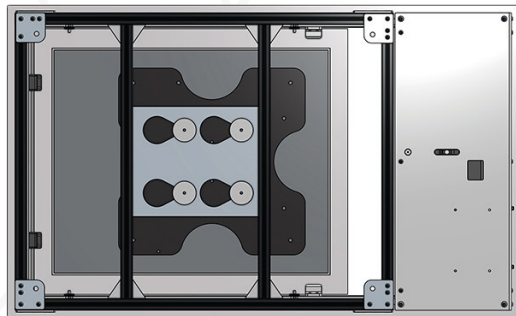

MOTORISED MIRROR DROP

DT-MMD

DT Motorised Mirror Drop is an in-ceiling projector mount featuring dual high performance optical mirrors, custom projector interface and flexible alignment adjustment. It is intended for applications where it is aesthetically advantageous to hide the projector in the ceiling – only dropping the compact mirror system when the projector is in use.