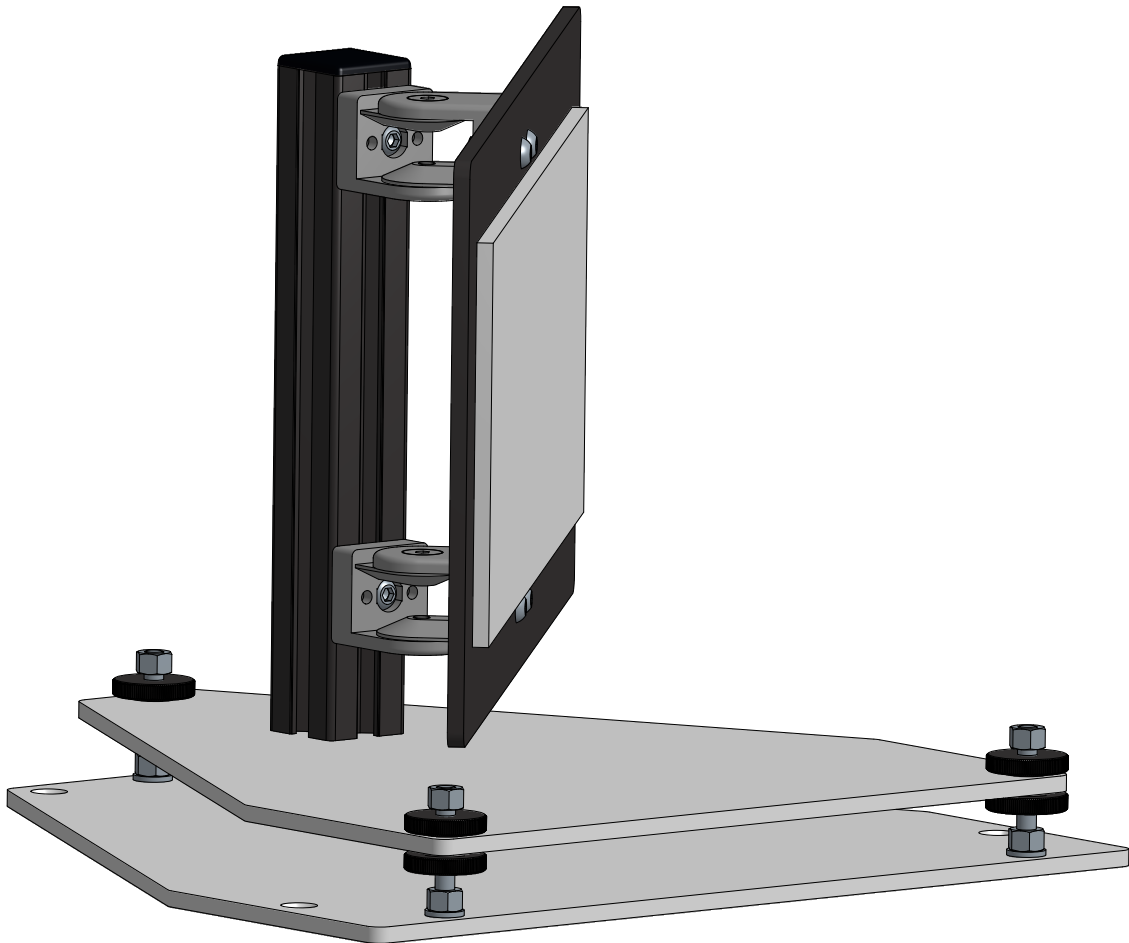

# Side Mirror Mount

DT-SMM

Side Mirror Mount

**SIDE MIRROR MOUNT [DT-SMM]** – PROJECTOR MIRROR MOUNT FOR LENS FACING PARALLEL TO THE SCREEN

DT Side Mirror Mount is a table or ceiling mount accessory featuring high performance optical mirrors, adjustable mounting feet and straightforward alignment system. It is intended for applications with the projector lens facing parallel to the screen.

The **Side Mirror Mount** features high performance optical mirrors which have a reflectivity of over 97% and perfectly flat optical coatings which preserve performance without impacting colour or contrast.

The SMM has **three adjustable mounting feet** enabling simple mounting and levelling. Once the unit has been levelled correctly the feet can be locked in position.

The SMM has **straightforward alignment adjustment** thanks to a pivoting mirror mechanism which can be easily located and then locked in position.

Side Mirror Mount Technical Drawing

**Display Technologies** is a British brand specialising in advanced projector screens, mounting brackets and custom installation solutions. Their focus on the combination of technical performance and design for install, ensure that all DT products meet the needs of both the client and installer.