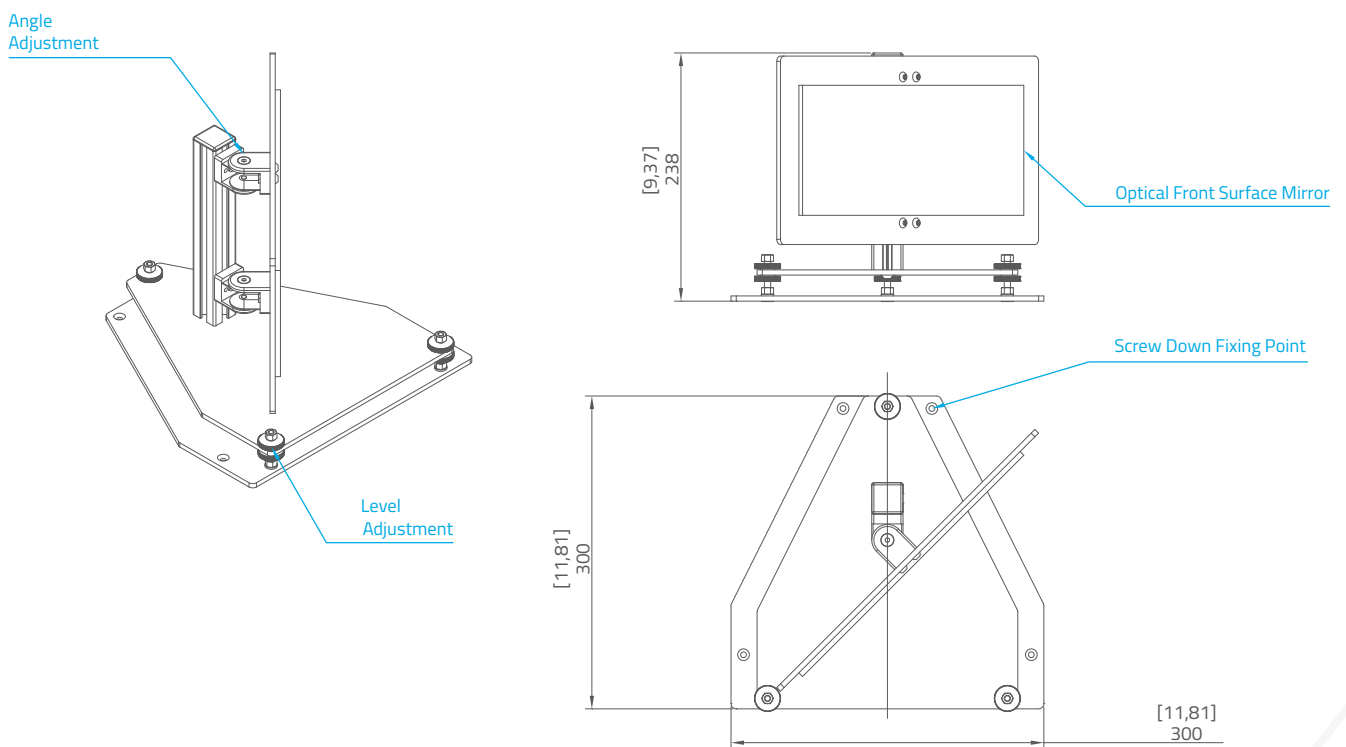

# Side Mirror Mount

DT-SMM

Side Mirror Mount

**SIDE MIRROR MOUNT [DT-SMM]** – PROJECTOR MIRROR MOUNT FOR LENS FACING PARALLEL TO THE SCREEN

DT Side Mirror Mount is a table or ceiling mount accessory featuring high performance optical mirrors, adjustable mounting feet and straightforward alignment system. It is intended for applications with the projector lens facing parallel to the screen.

The **Side Mirror Mount** features high performance optical mirrors which have a reflectivity of over 97% and perfectly flat optical coatings which preserve performance without impacting colour or contrast.

The SMM has **three adjustable mounting feet** enabling simple mounting and levelling. Once the unit has been levelled correctly the feet can be locked in position.

The SMM has **straightforward alignment adjustment** thanks to a pivoting mirror mechanism which can be easily located and then locked in position.

Side Mirror Mount Technical Drawing

**Display Technologies** is a British brand specialising in advanced projector screens, mounting brackets and custom installation solutions. Their focus on the combination of technical performance and design for install, ensure that all DT products meet the needs of both the client and installer.