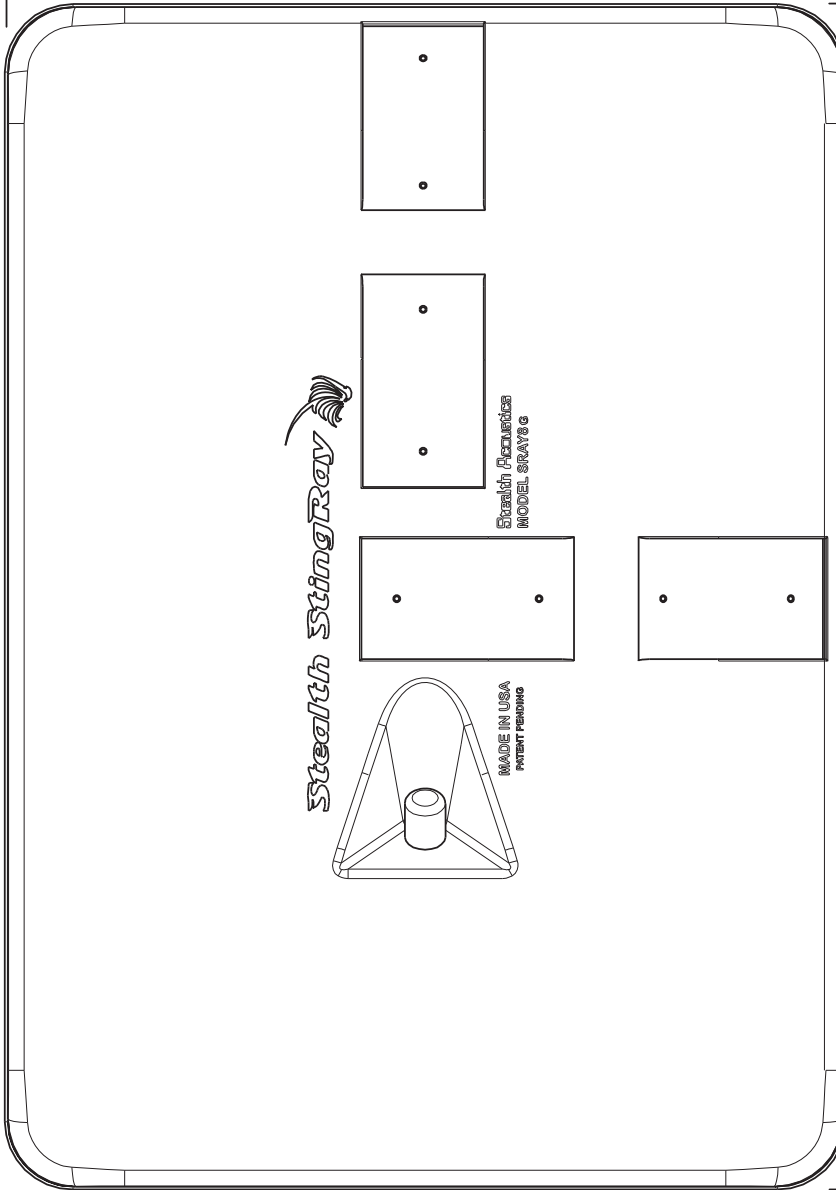

SIDE VIEW

14-3/4" (374 mm)

20-7/8" (530 mm)

3-7/8" (98 mm)

REAR VIEW

SIDE VIEW

DO NOT SCALE PRINT